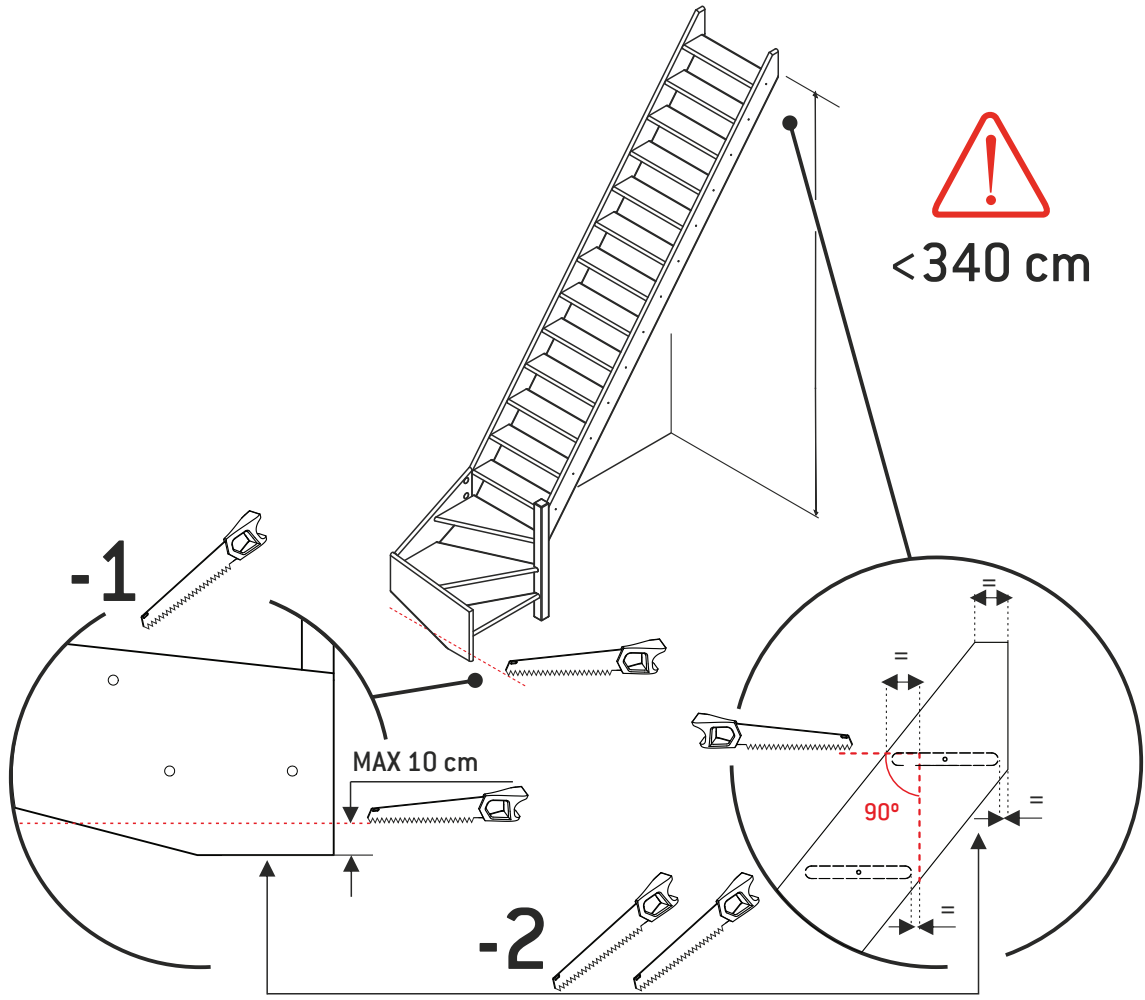

4601030-7000

**7**

**8**

**9**

**10**

2/11

**<284 cm**

**Space saving**  
51,34°

**Wall handrail**  
335 cm

**Max. total weight\***  
150 kg

\*Maximum total weight recommended by manufacturer

4601030-7000

**1**

**2**

<b>09</b> x4	07x66	<b>10</b> x4	22x15x3	<b>11</b> x4	46x15x3	<b>13</b> x8	04x40